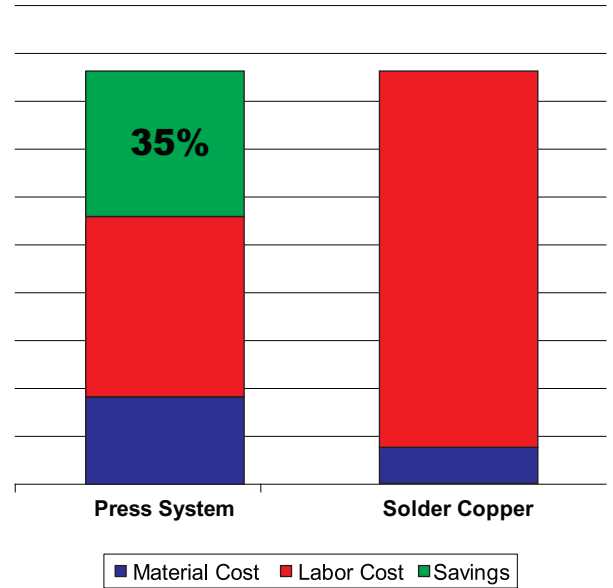

PRESS vs SOLDER - LABOR SAVINGS (1/2" - 4")

2823 Fittings - 1/2" - 4"; 2030' Type L Copper Tube

NIBCO PRESSING TOOLS

NIBCO's press-to-connect fittings and valves are designed to be joined with NIBCO pressing tools, jaws and chains.

This flame-free method requires no flux, solder or other joining material, a distinct advantage over soldering or brazing.

NIBCO presssystem™
EXPERIENCE THE CONNECTION™

KITCHENER
300 Arnold St.
519-578-5560

GUELPH
55 Arrow Rd.
519-824-0320

BRANTFORD
590 Elgin St.
519-753-7528

NIAGARA FALLS
4735 Kent Ave.
905-357-6275

LONDON
1050 Elias St.
519-659-4666

WINDSOR
3235 Jefferson Blvd.
519-944-1898

BURLINGTON
3424 Landmark Rd.
905-335-3848