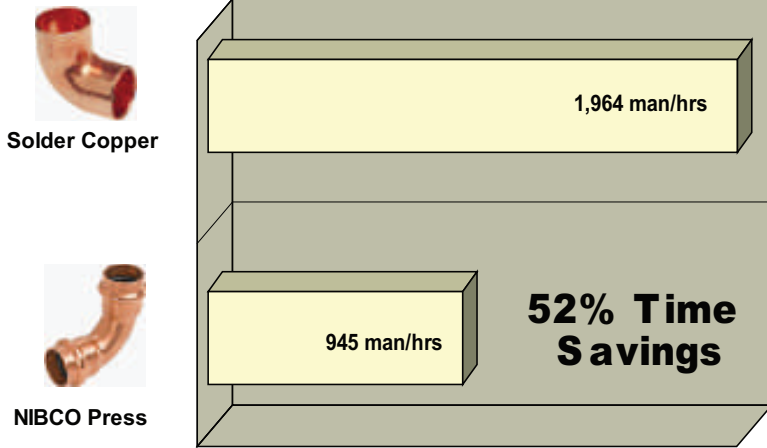

NIBCO Press System is a permanent press-to-connect system of valves, fittings, tools, chains and jaws for ½" - 4" hard drawn copper tube (K, L, M).

Backed by a name you can trust, NIBCO brings more than 100 years of experience and commitment to the plumbing industry.

KITCHENER
300 Arnold St.
519-578-5560

GUELPH
55 Arrow Rd.
519-824-0320

BRANTFORD
590 Elgin St.
519-753-7528

NIAGARA FALLS
4735 Kent Ave.
905-357-6275

LONDON
1050 Elias St.
519-659-4666

WINDSOR
3235 Jefferson Blvd.
519-944-1898

BURLINGTON
3424 Landmark Rd.
905-335-3848

PRESS vs SOLDER - LABOR SAVINGS (1/2" - 4")

2823 Fittings - 1/2" - 4"; 2030' Type L Copper Tube

NIBCO PRESSING TOOLS

NIBCO's press-to-connect fittings and valves are designed to be joined with NIBCO pressing tools, jaws and chains.